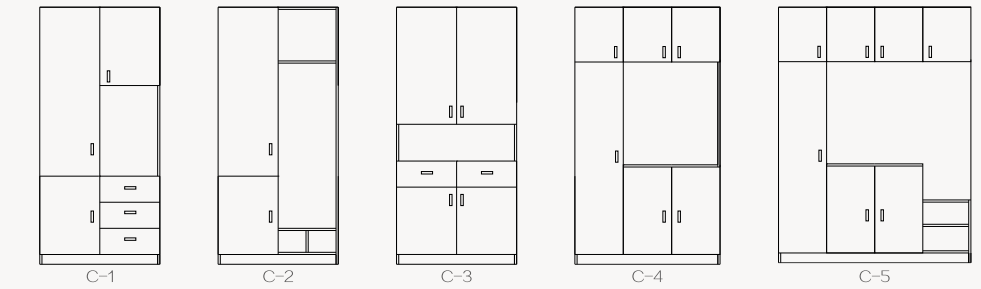

Entry Cabinet