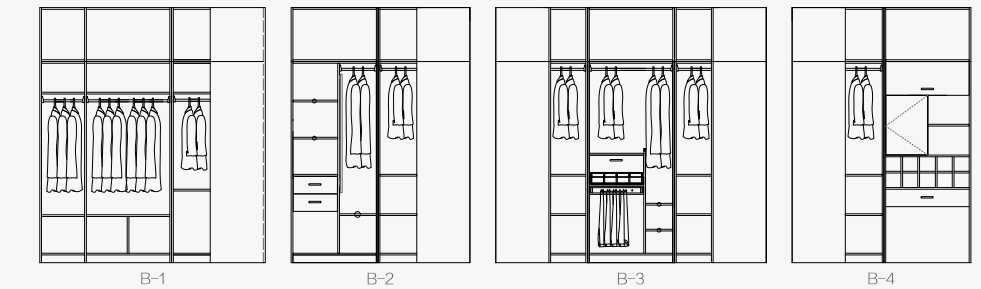

Wardrobe

Laminated Cabinet Door

Paint Cabinet Doors

Wardrobe

Wardrobe

Cloakroom

Entry Cabinet

Wine cabinet