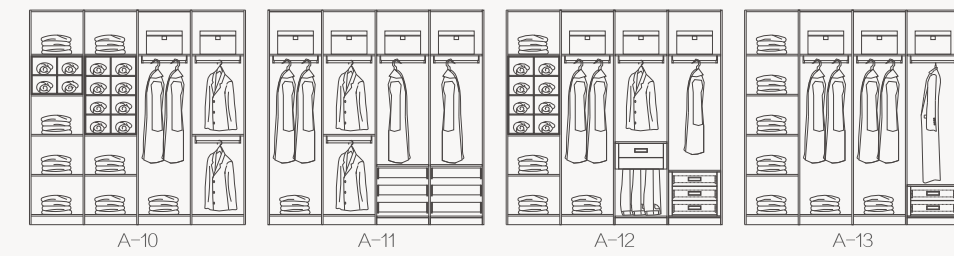

Wardrobe

Wardrobe