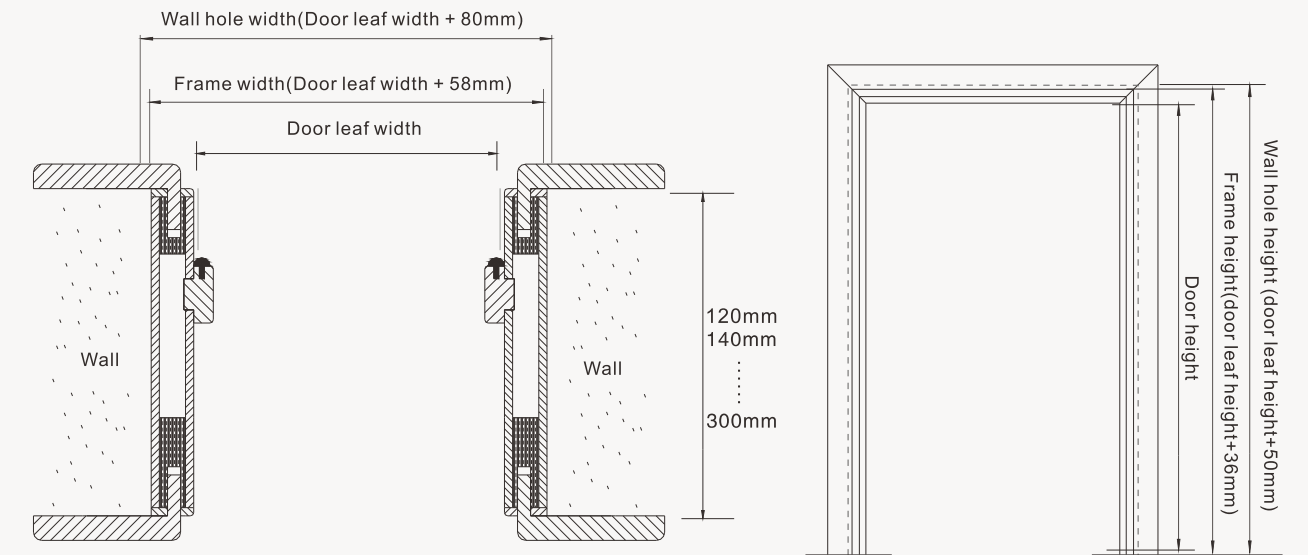

B-2

Pull with left hand (often used for outwardly opened)

Standard frame

Jamb: MDF + Plywood /Solid wood ;
 Casing: MDF / Plastic wood ;
 Durable PVC lamination

Door frame structure

Jamb width: 100/120/140.....300 mm (LT10J / LT12J / ...)
Casing: 20mm adjustable
*** Wall thickness is very important to be confirmed when choosing the frame.

Wood plastic frame

Jamb & Casing: Wood-plastic composite + Durable PVC lamination.

Door frame structure

Jamb width: 100/120/140/160/180/200/220/240/260/280 mm (LS10K / LS12K / ...)
Casing: 20mm adjustable
*** Wall thickness is very important to be confirmed when choosing the frame.