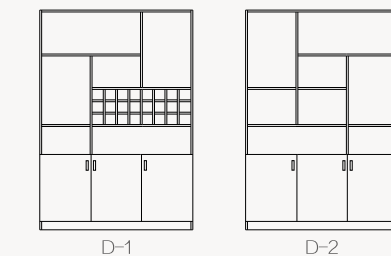

Wine cabinet