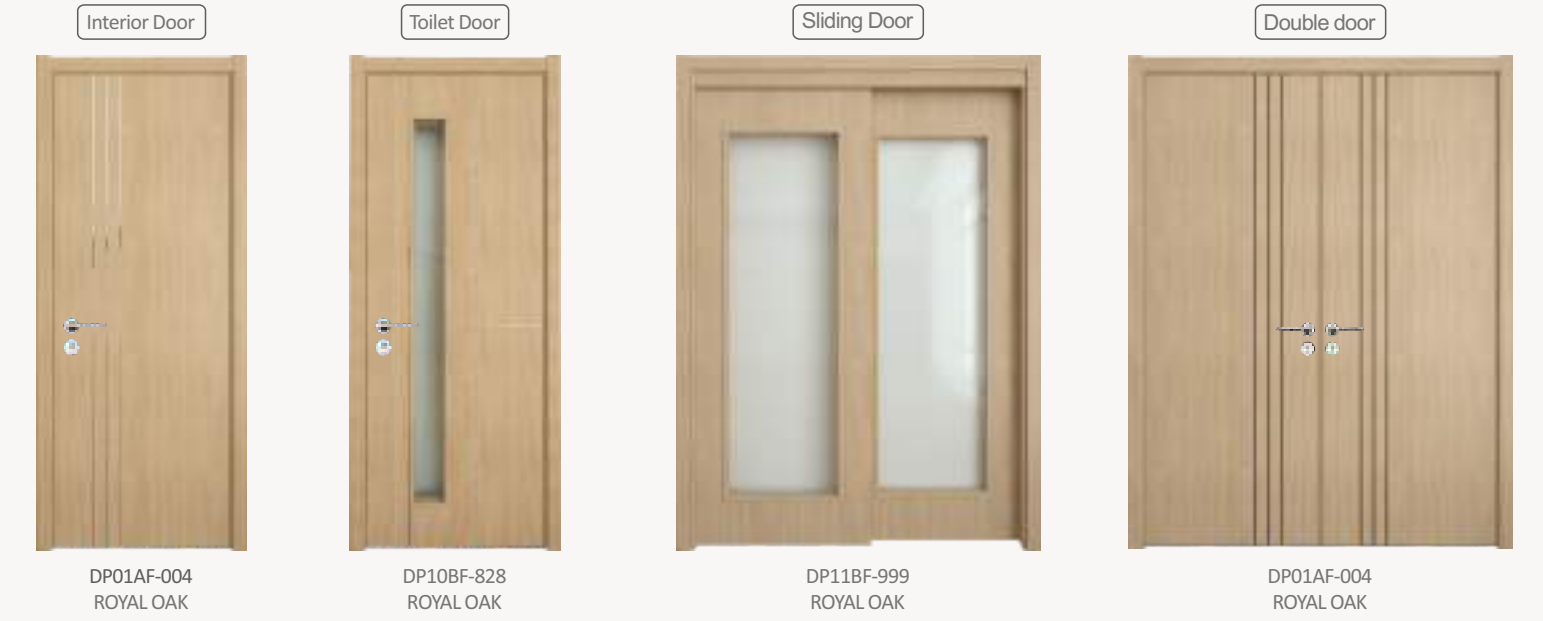

Strips inlay door series