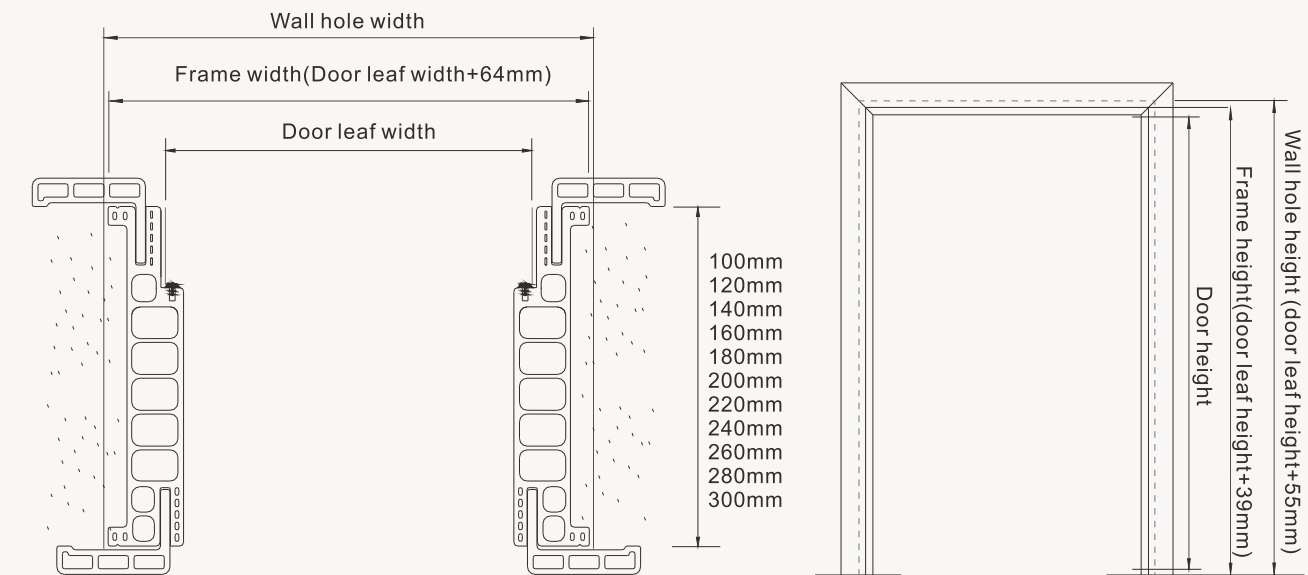

B-2

Pull with left hand (often used for outwardly opened)

Standard frame

Jamb: MDF + Plywood /Solid wood ;
 Casing: MDF / Plastic wood ;
 Durable PVC lamination

Door frame structure

Jamb width: 100/120/140.....300 mm (LT10J / LT12J / ...)
Casing: 20mm adjustable
*** Wall thickness is very important to be confirmed when choosing the frame.

Wood plastic frame

Jamb & Casing: Wood-plastic composite + Durable PVC lamination.

Door frame structure

Jamb width: 100/120/140/160/180/200/220/240/260/280 mm (LS10K / LS12K / ...)
Casing: 20mm adjustable
*** Wall thickness is very important to be confirmed when choosing the frame.